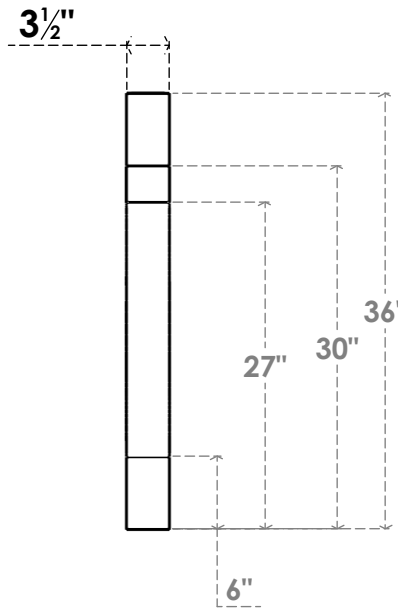

ITEM NUMBER: BRCPC035X30000X36000MRC

3 1/2"W X 30"D X 36"H MERCED ARCHITECTURAL GRADE PVC CLOSED KNEE BRACE

SIDE PROFILE

FRONT PROFILE

ISOMETRIC

EKENA MILLWORK
2300 WEST MAIN ST.
CLARKSVILLE, TX 75426
TOLL FREE: 866-607-0453
WWW.EKENAMILLWORK.COM