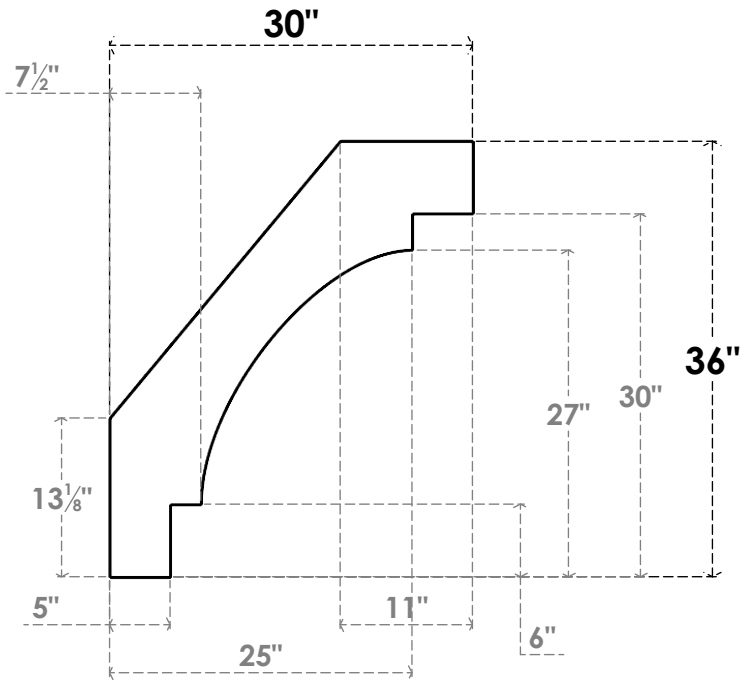

ITEM NUMBER: BRCPC035X30000X36000MRC

3 1/2"W X 30"D X 36"H MERCED ARCHITECTURAL GRADE PVC CLOSED KNEE BRACE

SIDE PROFILE

FRONT PROFILE

ISOMETRIC

EKENA MILLWORK
2300 WEST MAIN ST.
CLARKSVILLE, TX 75426
TOLL FREE: 866-607-0453
WWW.EKENAMILLWORK.COM